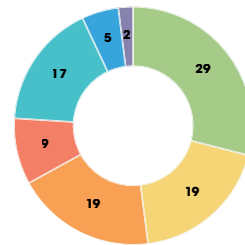

Which group of exhibits is most important to you?

- Textile & Fabrics
- Fashion
- Leather / Tannery
- Finished Leather Goods / Foot sector
- Technology / Machinery
- Service, IT, Publishing
- Others (Silk)