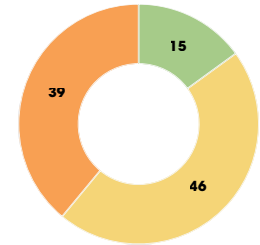

Have you placed any orders or do you intend to do so?

- Yes, I have already placed orders on site
- Yes, I intend to place orders on site
- No, I did not place order

SAVE THE DATE!

Trade and Fairs East Africa Ltd.
P.O. Box 25958 - 00100
Nairobi, Kenya
info@aalf-online.com
info@asfw-online.com
info@tradeandfairs-eastafrica.com
www.tradeandfairs-eastafrica.com

Trade and Fairs Consulting GmbH
Feldpreul 33
61191 Rosbach, Germany
Phone: +49 6003 826892
Fax: +49 6003 826893
info@tradeandfairs-consulting.com
www.tradeandfairs-consulting.com

31 Oct – 3 Nov 2020

Further information on:
www.asfw-online.com
www.aalf-online.com