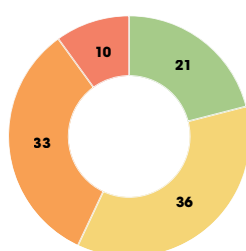

How do you rate the attendance to the show:

Quality of visitors?

Excellent
Good
Fair
Poor

Number of visitors?

Excellent
Good
Fair
Poor

Did you meet your target groups at ASFW/AALF?

Excellent
Good
Fair
Poor

SAVE THE DATE!