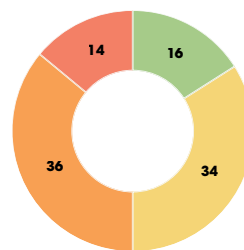

Excellent
Good
Fair
Poor

Are you planning to exhibit at ASFW/AALF 2020?