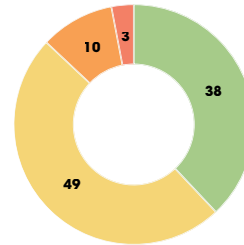

How do you rate the product range of exhibits at ASFW / AALF 2019?

- Excellent
- Good
- Fair
- Poor