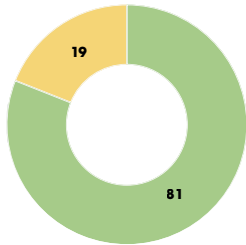

ASFW / AALF Visitor Questionnaire

Have you had any valuable business contacts at the fair?

Yes
No

As a result of information gained here at ASFW / AALF 2019, are you planning to buy or order goods or to do any other kind of business at a later date?