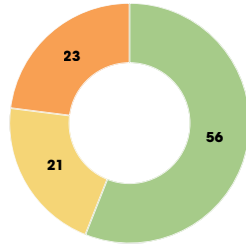

31 Oct – 3 Nov 2020

Further information on:
www.asfw-online.com
www.aalf-online.com

ASFW / AALF Visitor Questionnaire

Have you had any valuable business contacts at the fair?

Yes
No

As a result of information gained here at ASFW / AALF 2019, are you planning to buy or order goods or to do any other kind of business at a later date?

Yes
No
Perhaps

How would you describe the near future in your line business?

Economic upward trend
Steady
Economic downward trend

Have your expectations to ASFW / AALF 2019 been fulfilled?

Yes
No

Did you take part in match-making?