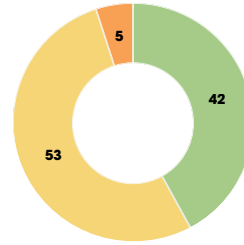

31 Oct – 3 Nov 2020

Further information on:
www.asfw-online.com
www.aalf-online.com

ASFW / AALF Visitor Questionnaire

Have you had any valuable business contacts at the fair?

Yes
No

As a result of information gained here at ASFW / AALF 2019, are you planning to buy or order goods or to do any other kind of business at a later date?

Yes
No
Perhaps

How would you describe the near future in your line business?

Economic upward trend
Steady
Economic downward trend

Have your expectations to ASFW / AALF 2019 been fulfilled?

Yes
No

Did you take part in match-making?