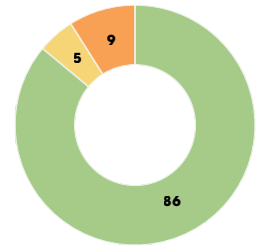

Yes
No
Not Yet

Did you also take part in the Conference Program?

Yes
No
Not Yet

At which day(s) do you visit ASFW / AALF 2019?

Sat, 9 Nov 2019
Sun, 10 Nov 2019
Mon, 11 Nov 2019
Tue, 12 Nov 2019

Are you planning to visit ASFW / AALF 2020?