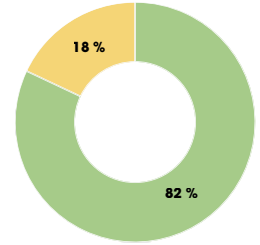

31 Oct – 3 Nov 2020

Further information on:
www.asfw-online.com
www.aalf-online.com

ASFW / AALF Visitor Questionnaire

Have you had any valuable business contacts at the fair?

Yes
No

As a result of information gained here at ASFW / AALF 2019, are you planning to buy or order goods or to do any other kind of business at a later date?

Yes
No
Perhaps

How would you describe the near future in your line business?

Economic upward trend
Steady
Economic downward trend

Have your expectations to ASFW / AALF 2019 been fulfilled?

Yes
No

Did you take part in match-making?