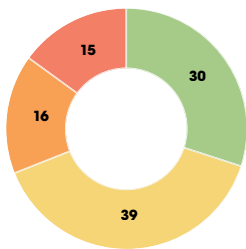

ASFW / AALF Exhibitor Questionnaire

What are your principal marketing objectives and reasons for exhibiting and how do you rate these objectives?

Generate new sales leads

Excellent
Good
Fair
Poor

Launch new products/services