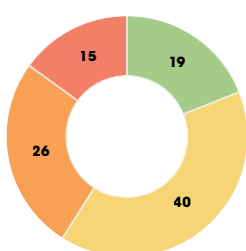

How do you rate the attendance to the show:

Quality of visitors?

Excellent
Good
Fair
Poor

Number of visitors?

Excellent
Good
Fair
Poor

Did you meet your target groups at ASFW/AALF?

Excellent
Good
Fair
Poor

SAVE THE DATE!